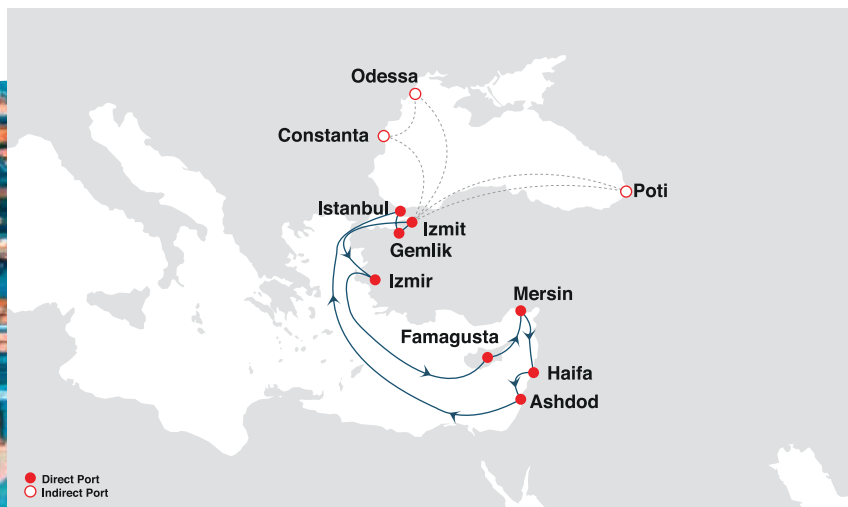

OUR STRENGTHS

Türkiye-Israel dedicated, fast and reliable weekly service
 Fast and effective connection between Famagusta-Türkiye
 Weekly, six-day departure services with Friday cut-off from Marmara and Mersin ports
 Short transit times on almost all respective corridors
 More than 20 years of experience and expertise in the trade

Transit Times

EastBound	Istanbul	Gemlik	Izmit	Izmir	Mersin
Haifa	5	6	7	9	11
Ashdod	3	4	5	7	10
Famagusta	2	3	4	6	9

WestBound	Haifa	Ashdod	Famagusta
Istanbul	7	9	10
Gemlik	6	8	9
Izmit	5	7	8
Izmir	3	5	6
Mersin	1	3	4

● Direct Port
 ○ Indirect Port